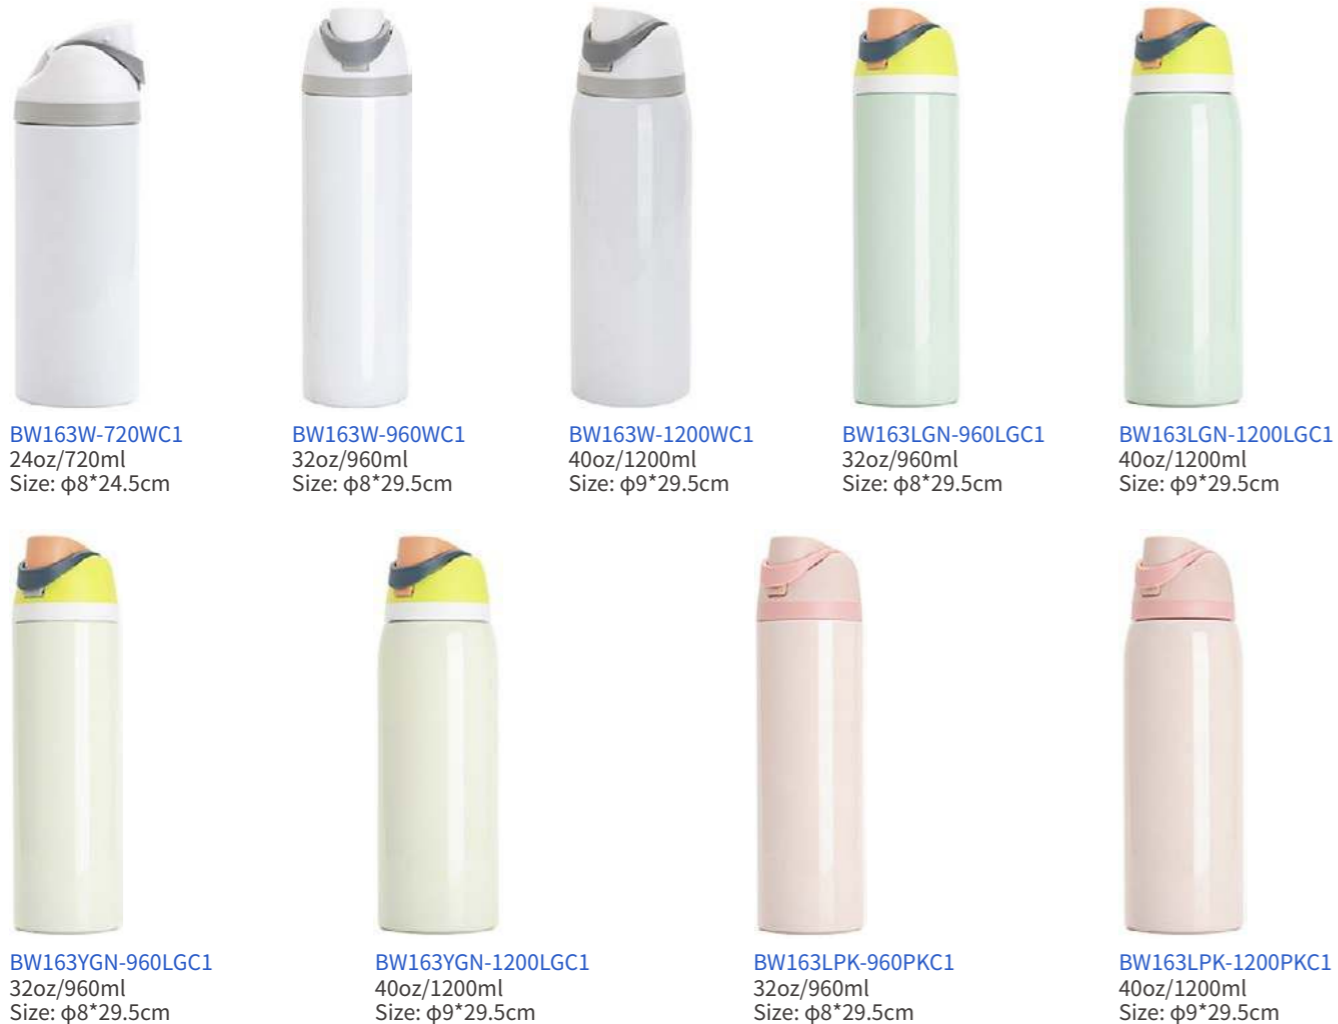

BW116W-1200XZSH

BW116W-1200TS

Stainless Steel Water Bottle with Flip One Touch Portable Lid

NEW

BW163W-720WC1 24oz/720ml Size: φ8*24.5cm	BW163W-960WC1 32oz/960ml Size: φ8*29.5cm	BW163W-1200WC1 40oz/1200ml Size: φ9*29.5cm	BW163LGN-960LGC1 32oz/960ml Size: φ8*29.5cm	BW163LGN-1200LGC1 40oz/1200ml Size: φ9*29.5cm
BW163YGN-960LGC1 32oz/960ml Size: φ8*29.5cm	BW163YGN-1200LGC1 40oz/1200ml Size: φ9*29.5cm	BW163LPK-960PKC1 32oz/960ml Size: φ8*29.5cm	BW163LPK-1200PKC1 40oz/1200ml Size: φ9*29.5cm	