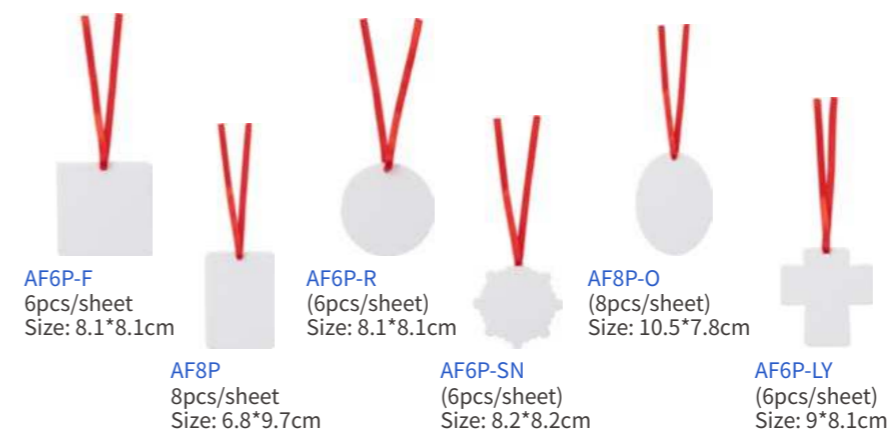

Sublimation Air Freshener