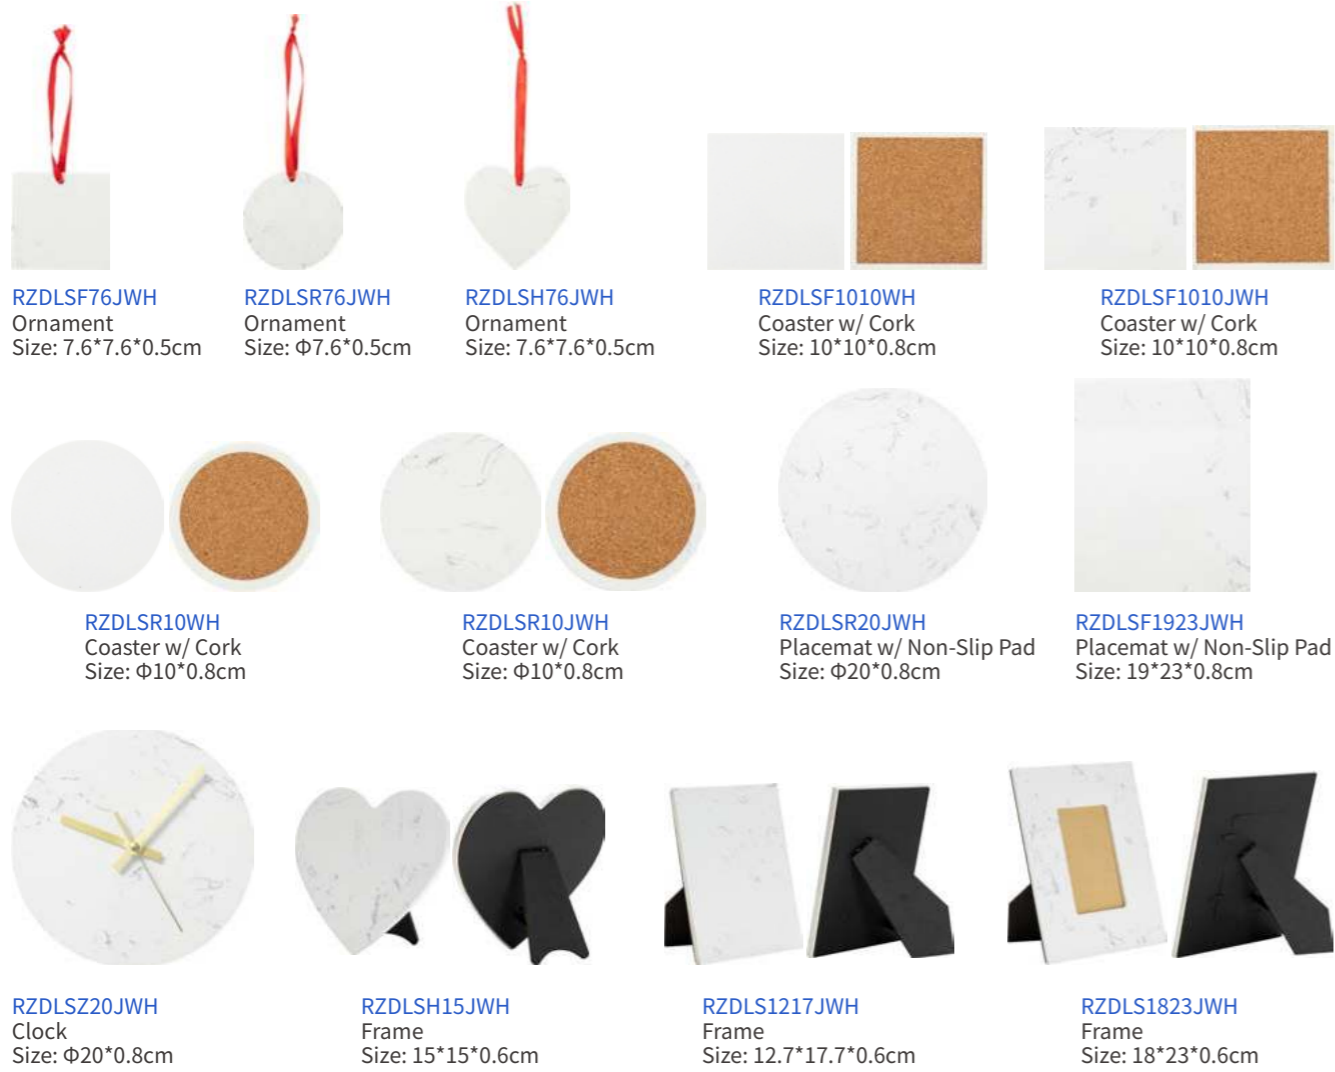

3" Glass Ornament

Sublimation Glass Ornaments are available in different shapes and sizes.

Sublimation Ceramic Coaster / Cork

Sublimation Coaster

To meet different demands, BestSub provides coasters made from different materials, including glass, ceramic, wooden, rubber, felt and rock.