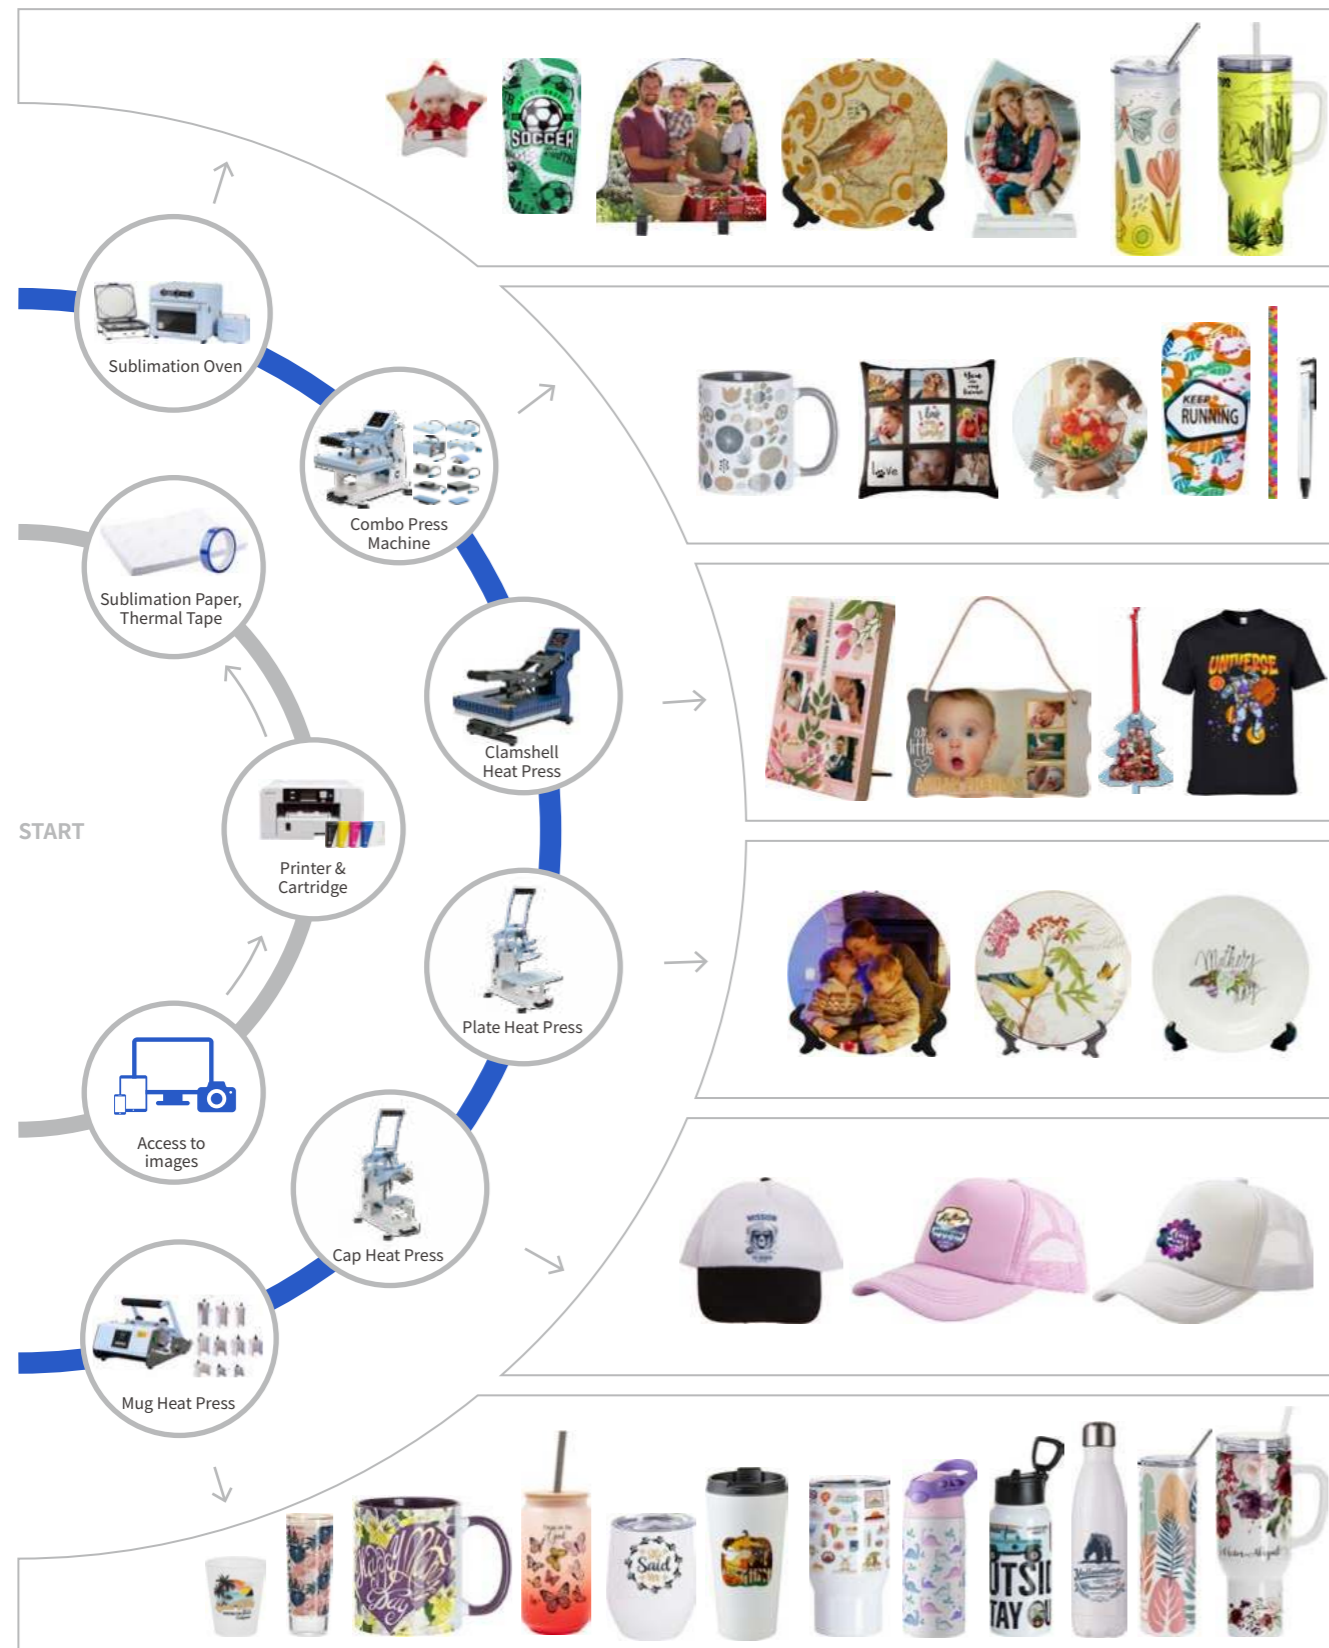

The Process of Sublimation

SG500/SG1000

Kickstart your business with the Sawgrass SG500&SG1000, the only desktop printer designed for sublimation. With low start up and running costs, you'll soon be creating customized products with vibrant HD images - quickly, easily and profitably.