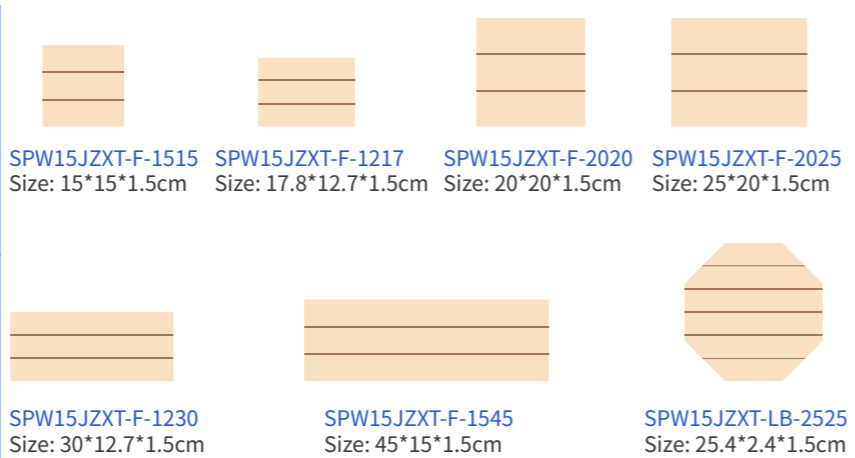

Plywood Sign w/ Stripes

NEW

For sublimation, 15mm thick, single-sided.

- SPW15JZXT-F-1515 Size: 15*15*1.5cm
- SPW15JZXT-F-1217 Size: 17.8*12.7*1.5cm
- SPW15JZXT-F-2020 Size: 20*20*1.5cm
- SPW15JZXT-F-2025 Size: 25*20*1.5cm
- SPW15JZXT-F-1230 Size: 30*12.7*1.5cm
- SPW15JZXT-F-1545 Size: 45*15*1.5cm
- SPW15JZXT-LB-2525 Size: 25.4*2.4*1.5cm
- SPW15JZXT-R-2525 Size: φ25.4*1.5cm
- SPW15JZXT-R-3030 Size: φ30.5*1.5cm
- SPW15JZD-DB-1225 Size: 25.4*12.7*1.5cm
- SPW15JZXT-DB-1225 Size: 25.4*12.7*1.5cm
- SPW15JZXT-RB-2138 Size: 21*38*1.5cm
- SPW15JZXT-EG-2738 Size: 21*38*1.5cm