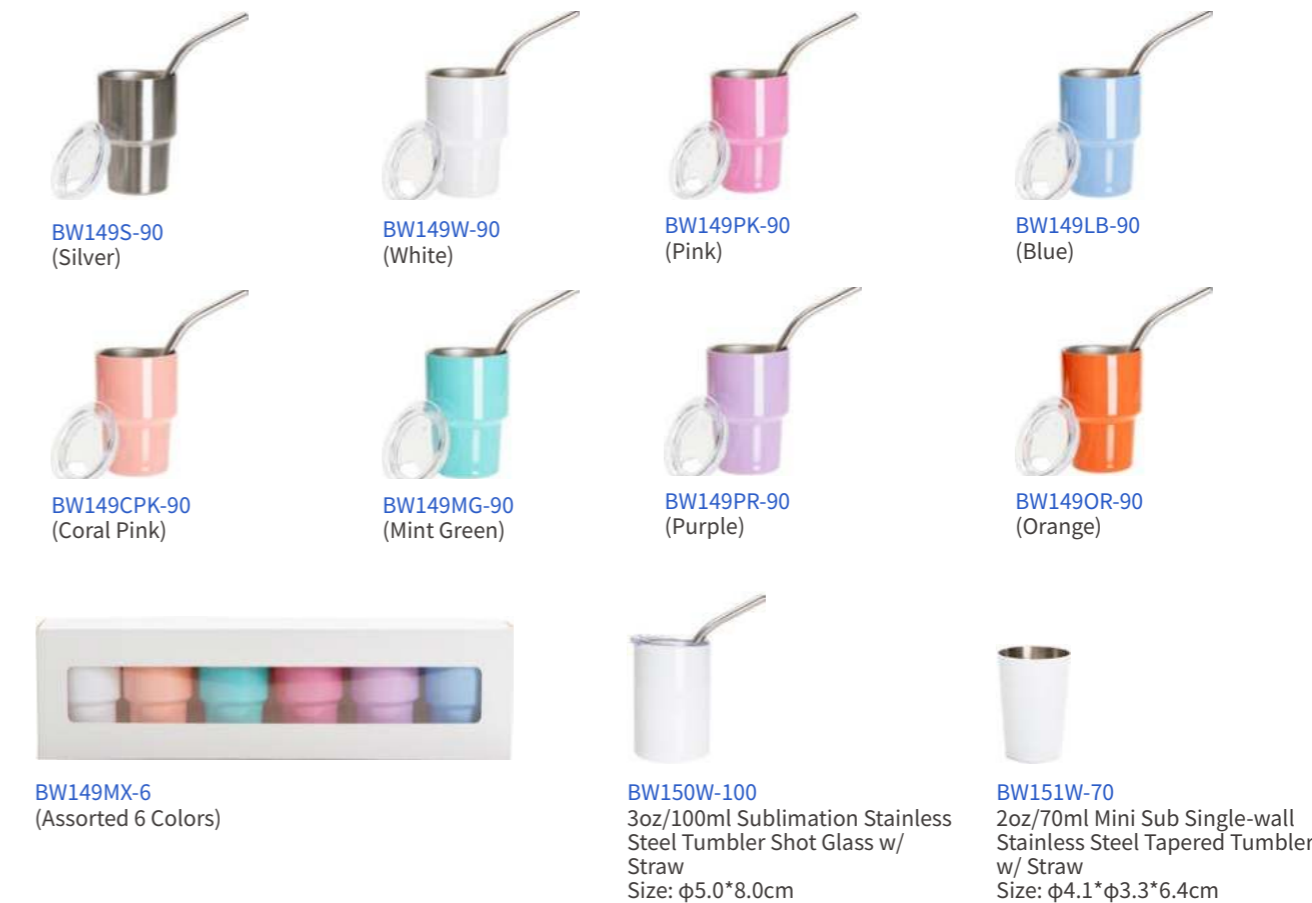

Mini Sublimation Stainless Steel Tumbler Shot Glass w/ Straw

Size: φ5.1*φ3.9*8.1cm 3oz/90ml

BW149S-90 (Silver)	BW149W-90 (White)	BW149PK-90 (Pink)	BW149LB-90 (Blue)
BW149CPK-90 (Coral Pink)	BW149MG-90 (Mint Green)	BW149PR-90 (Purple)	BW149OR-90 (Orange)
BW149MX-6 (Assorted 6 Colors)	BW150W-100 3oz/100ml Sublimation Stainless Steel Tumbler Shot Glass w/ Straw Size: φ5.0*8.0cm	BW151W-70 2oz/70ml Mini Sub Single-wall Stainless Steel Tapered Tumbler w/ Straw Size: φ4.1*φ3.3*6.4cm