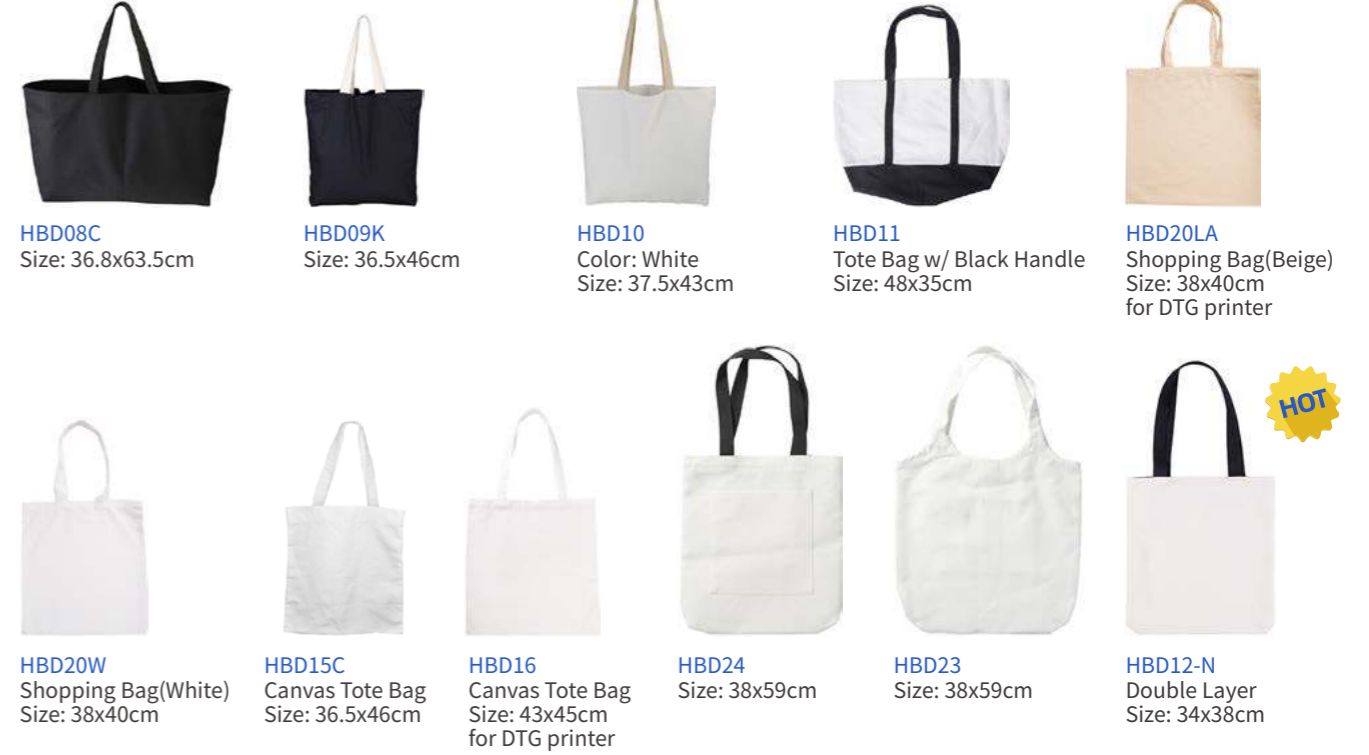

Shopping Bag

	HBD08C Size: 36.8x63.5cm		HBD09K Size: 36.5x46cm		HBD10 Color: White Size: 37.5x43cm		HBD11 Tote Bag w/ Black Handle Size: 48x35cm		HBD20LA Shopping Bag(Beige) Size: 38x40cm for DTG printer		
	HBD20W Shopping Bag(White) Size: 38x40cm		HBD15C Canvas Tote Bag Size: 36.5x46cm		HBD16 Canvas Tote Bag Size: 43x45cm for DTG printer		HBD24 Size: 38x59cm		HBD23 Size: 38x59cm		HBD12-N Double Layer Size: 34x38cm