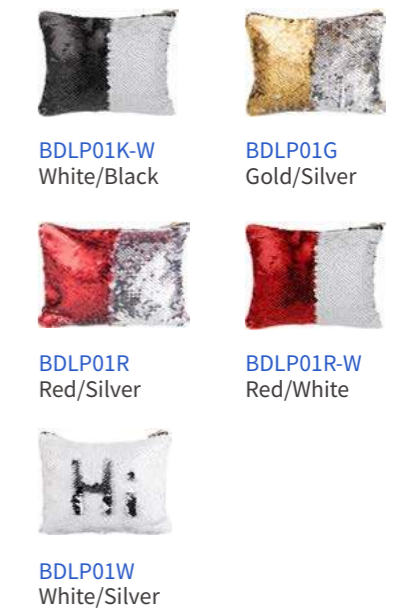

Sequin Makeup Bag / Pencil Case

Size: 16.5x20.5cm