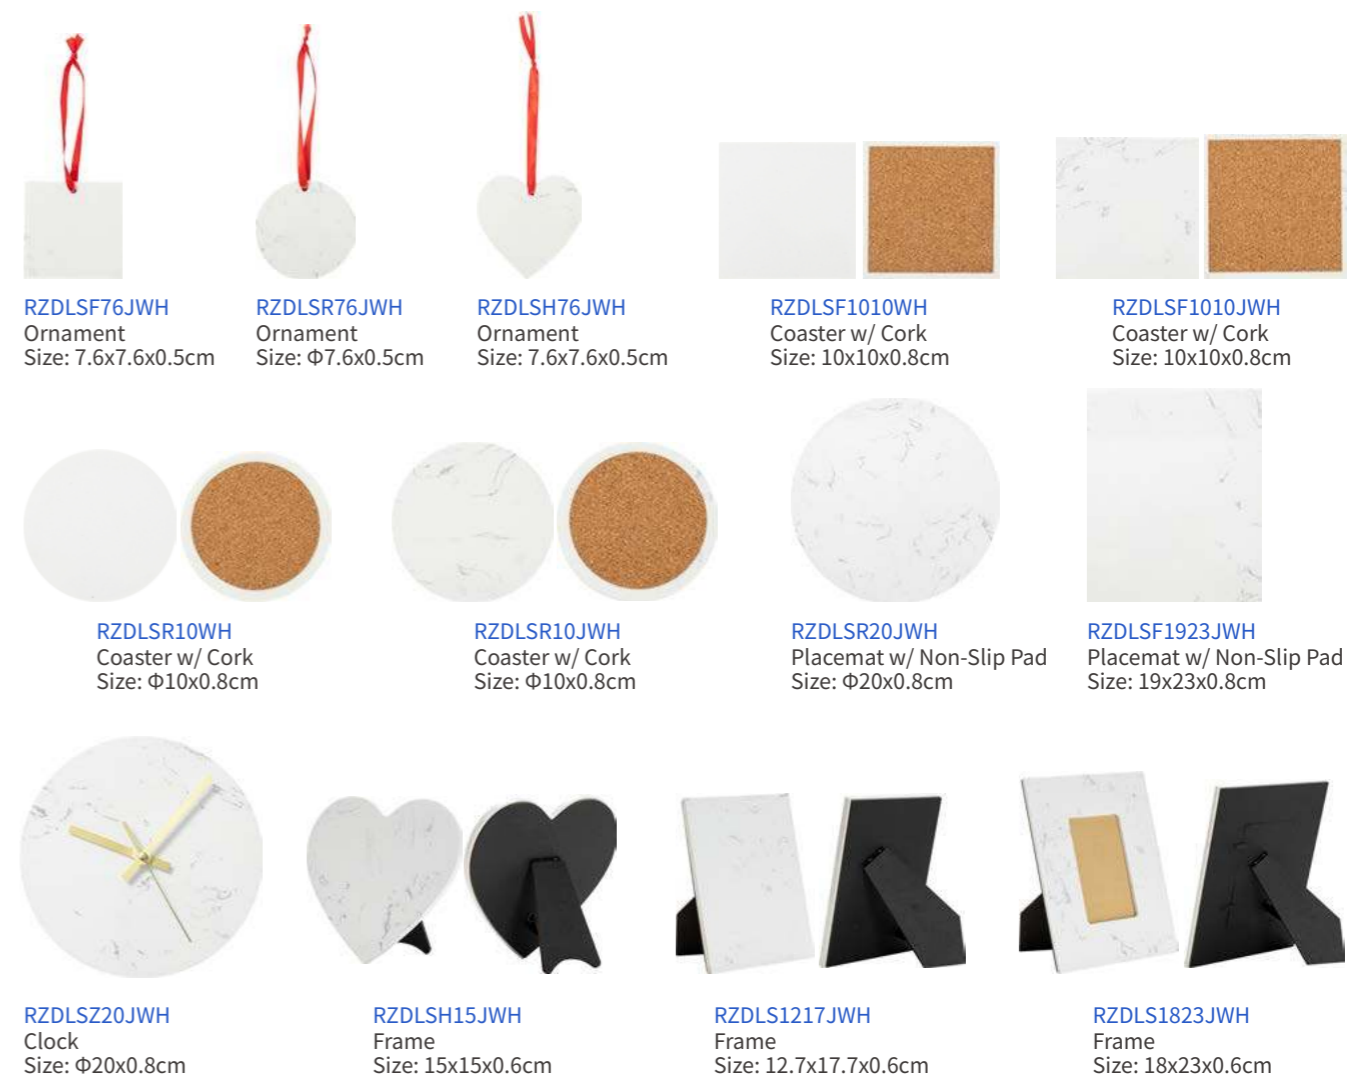

Sublimation Marble Tiles, Coasters & Ornaments

RZDLSF76JWH
Ornament
Size: 7.6x7.6x0.5cm

RZDLSR76JWH
Ornament
Size: Φ7.6x0.5cm

RZDLSH76JWH
Ornament
Size: 7.6x7.6x0.5cm

RZDLSF1010WH
Coaster w/ Cork
Size: 10x10x0.8cm

RZDLSF1010JWH
Coaster w/ Cork
Size: 10x10x0.8cm

RZDLSR10WH
Coaster w/ Cork
Size: Φ10x0.8cm

RZDLSR10JWH
Coaster w/ Cork
Size: Φ10x0.8cm

RZDLSR20JWH
Placemat w/ Non-Slip Pad
Size: Φ20x0.8cm

RZDLSF1923JWH
Placemat w/ Non-Slip Pad
Size: 19x23x0.8cm

RZDLSZ20JWH
Clock
Size: Φ20x0.8cm

RZDLSH15JWH
Frame
Size: 15x15x0.6cm

RZDLS1217JWH
Frame
Size: 12.7x17.7x0.6cm

RZDLS1823JWH
Frame
Size: 18x23x0.6cm