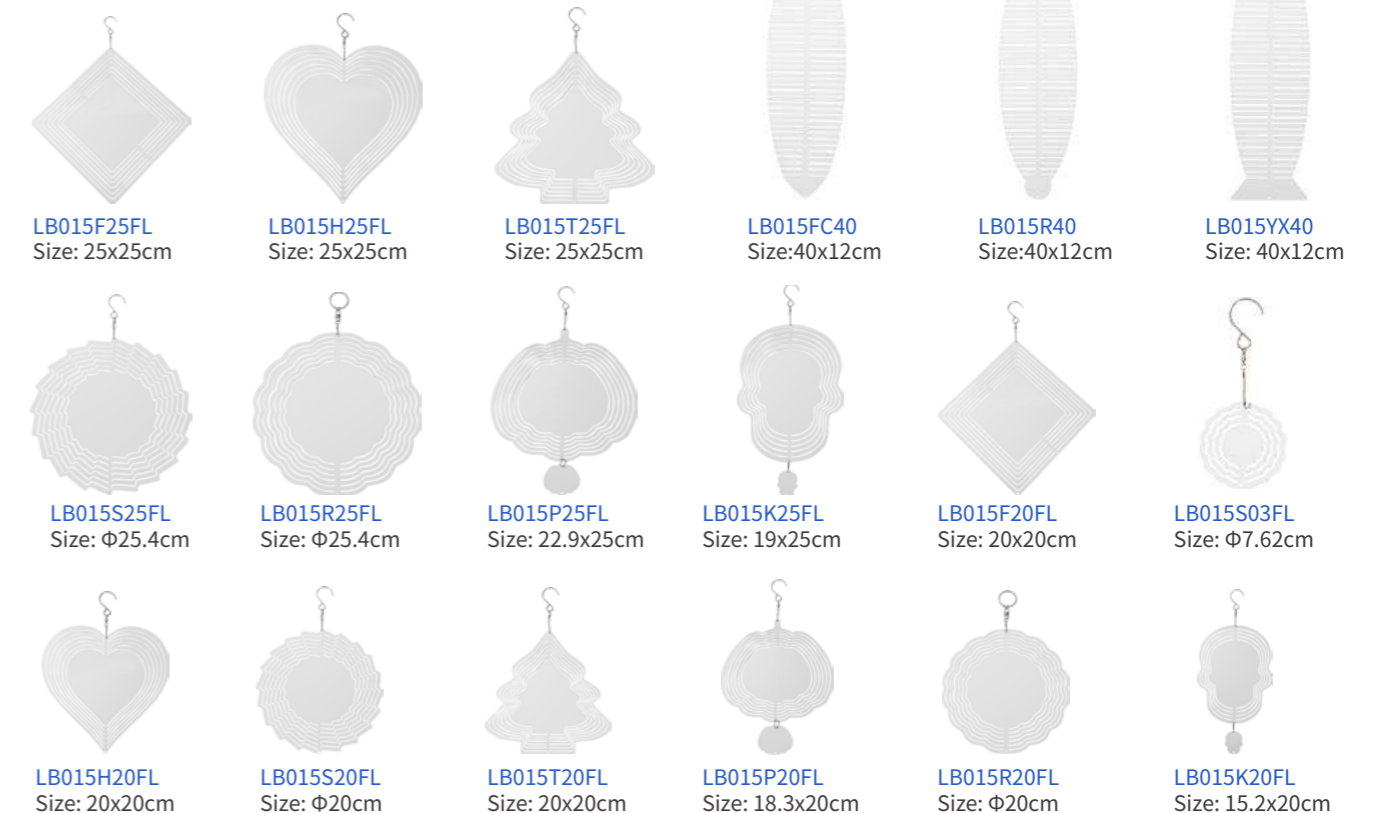

LB015F25FL Size: 25x25cm
LB015H25FL Size: 25x25cm
LB015T25FL Size: 25x25cm
LB015FC40 Size: 40x12cm
LB015R40 Size: 40x12cm
LB015YX40 Size: 40x12cm
LB015S25FL Size: Φ25.4cm
LB015R25FL Size: Φ25.4cm
LB015P25FL Size: 22.9x25cm
LB015K25FL Size: 19x25cm
LB015F20FL Size: 20x20cm
LB015S03FL Size: Φ7.62cm
LB015H20FL Size: 20x20cm
LB015S20FL Size: Φ20cm
LB015T20FL Size: 20x20cm
LB015P20FL Size: 18.3x20cm
LB015R20FL Size: Φ20cm
LB015K20FL Size: 15.2x20cm

Sublimation Aluminum Wind Chimes

SFL01-32
32 in